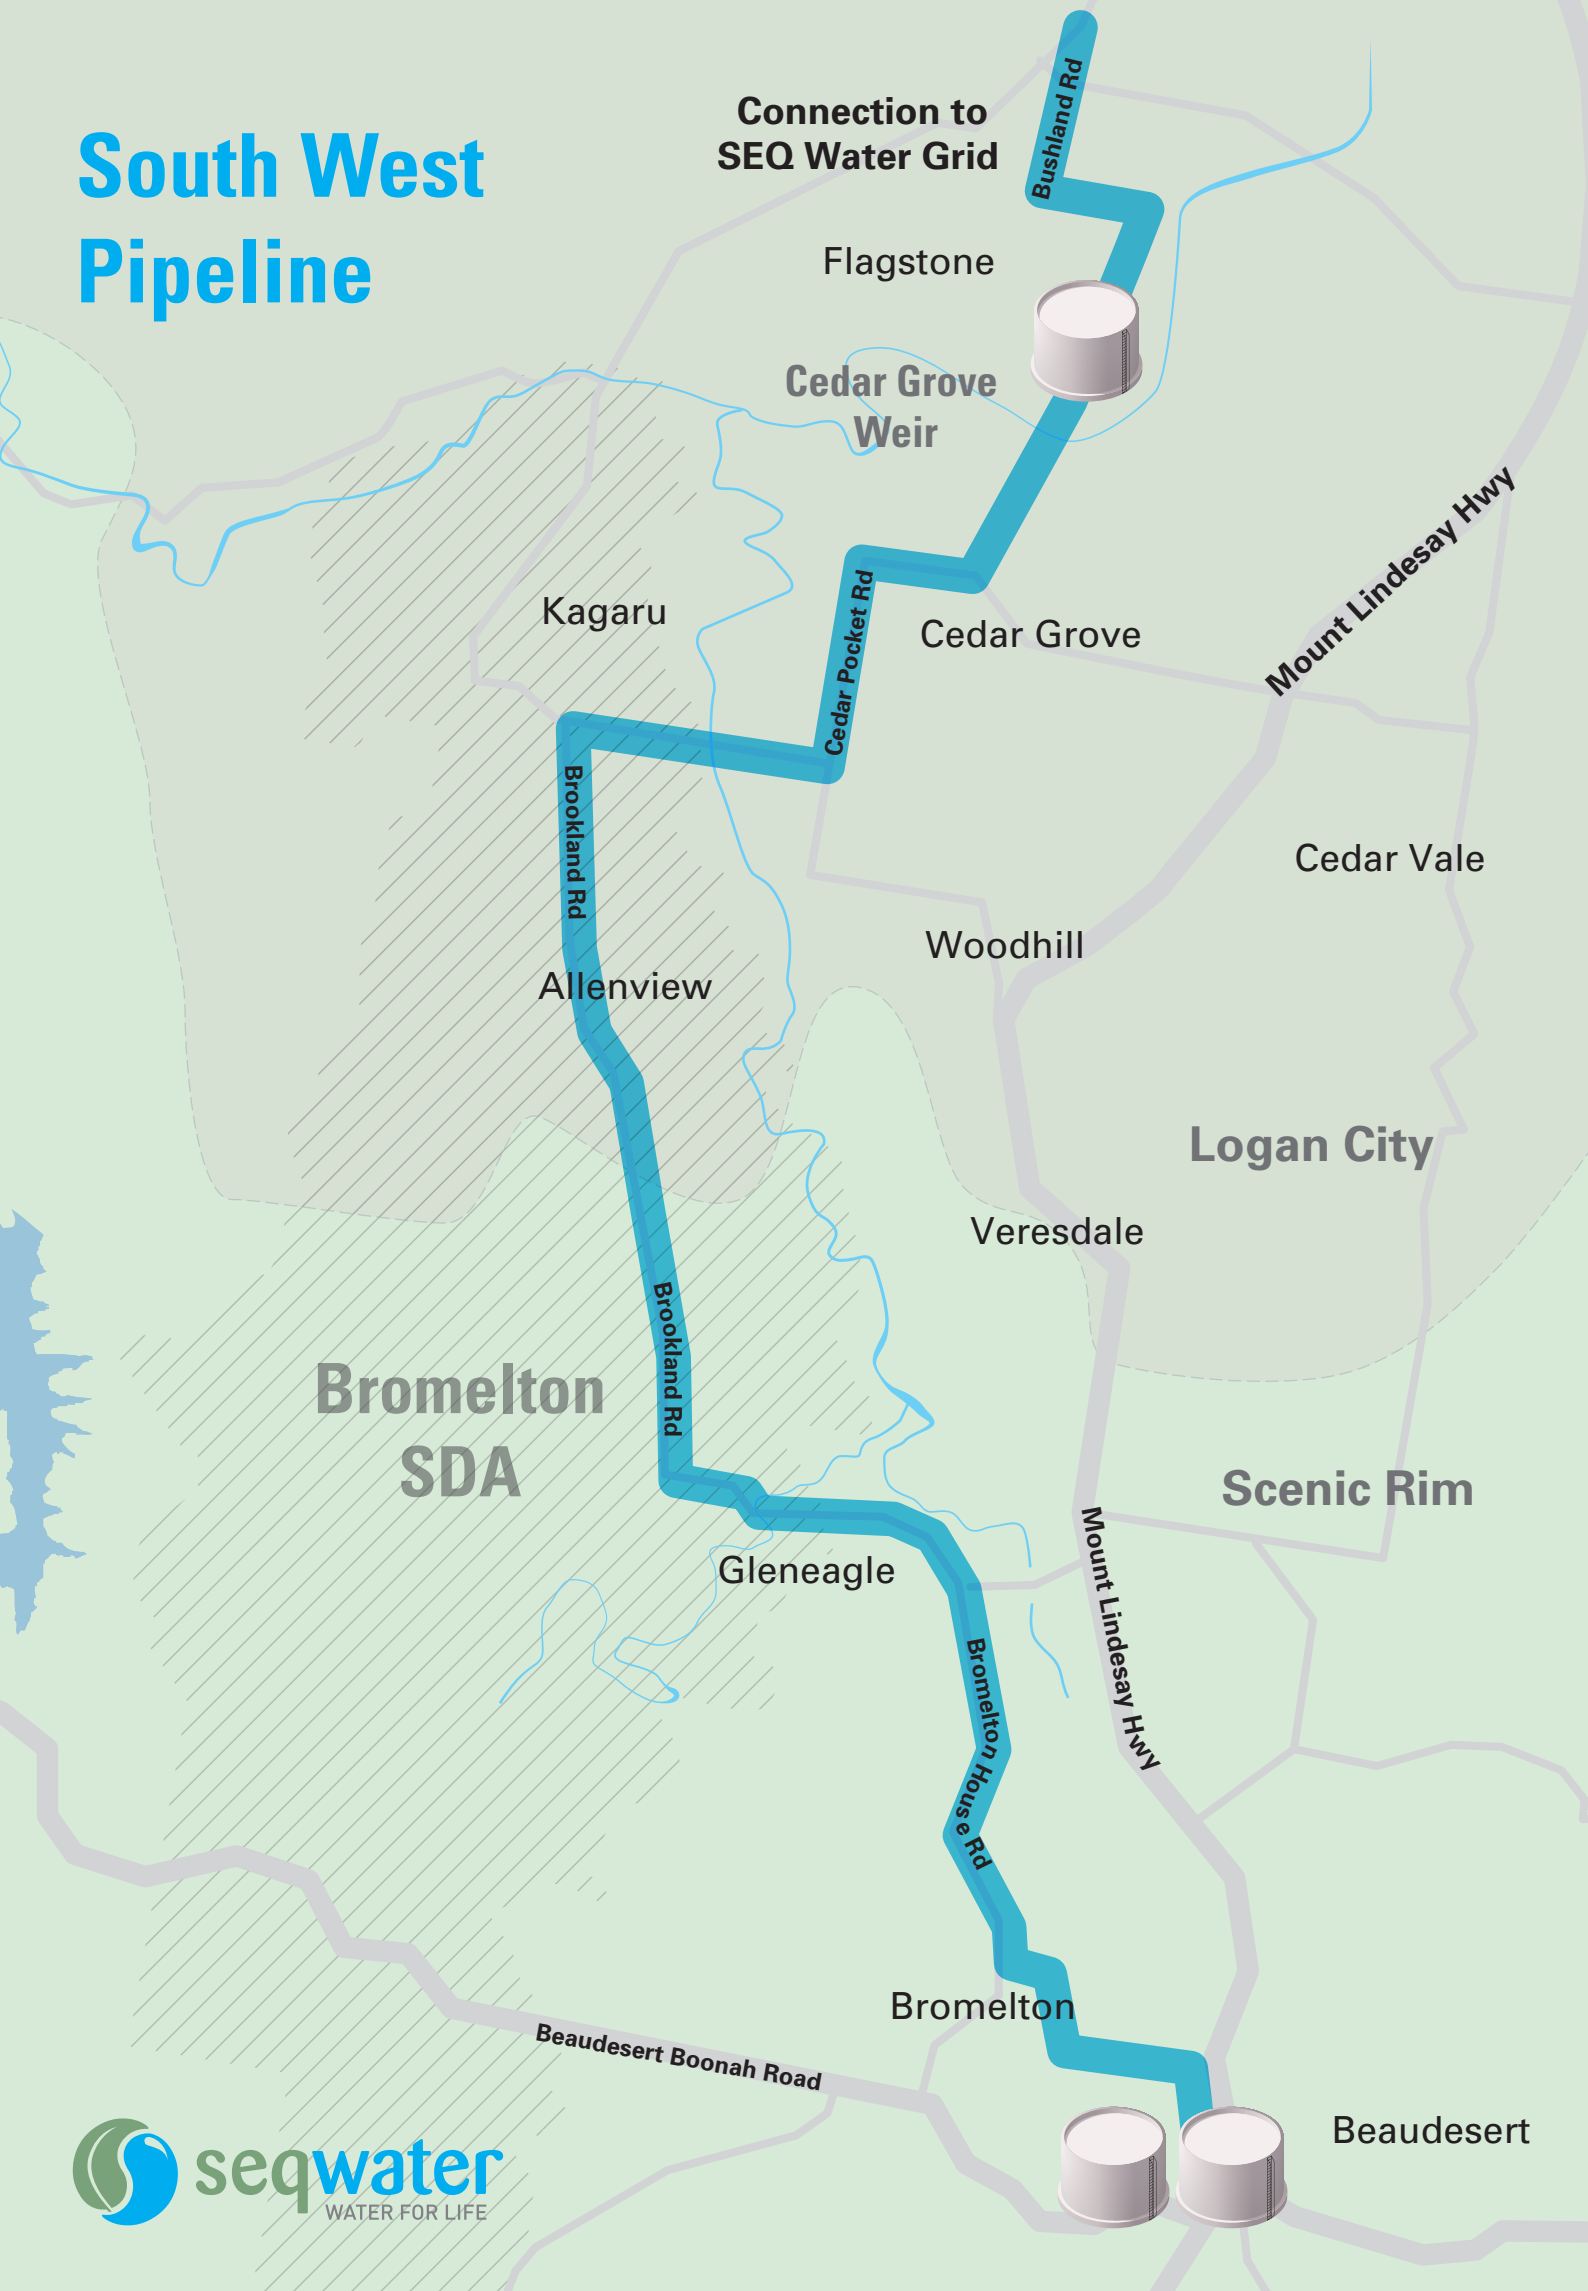

South West Pipeline

Connection to
SEQ Water Grid

Flagstone

Cedar Grove
Weir

Kagaru

Cedar Grove

Mount Lindesay Hwy

Cedar Vale

Woodhill

Allenview

Logan City

Veresdale

Bromelton
SDA

Scenic Rim

Gleneagle

Mount Lindesay Hwy

Bromelton

Beaudesert Boonah Road

Beaudesert